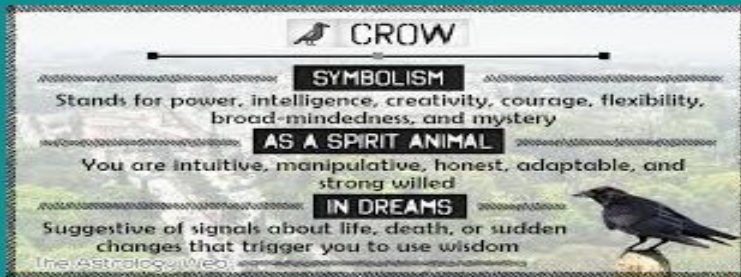

## Silhouette of crow

Rightstock Images, 2011.

The crows wingspan is three feet (one meter) and the average crow is eighteen to nineteen inches (forty-six to forty-eight centimeters)

Crows can adapt to any environment like woodlands, city parks, farms, et cetera, but crows do not like hot climate like desert areas. You will find crows in the Midwest and East more than you would in the West.

## What a crow can symbolize

The Astrology Web, 2017

Crows are very social, and intelligent birds. Actually they are one of the most intelligent species today.