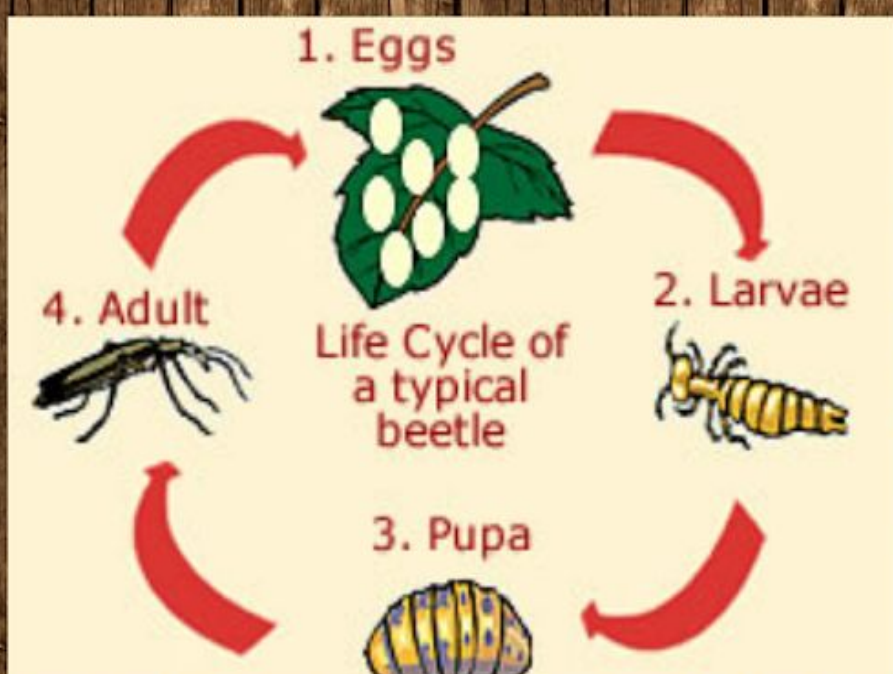

Life cycle of a Beetle

From Animalcorner.uk

2019 Brookville Biodiversity Project, Elijah and Othniel
Funded by Ohio Environmental Education Fund

powered by

PIKTOCHART