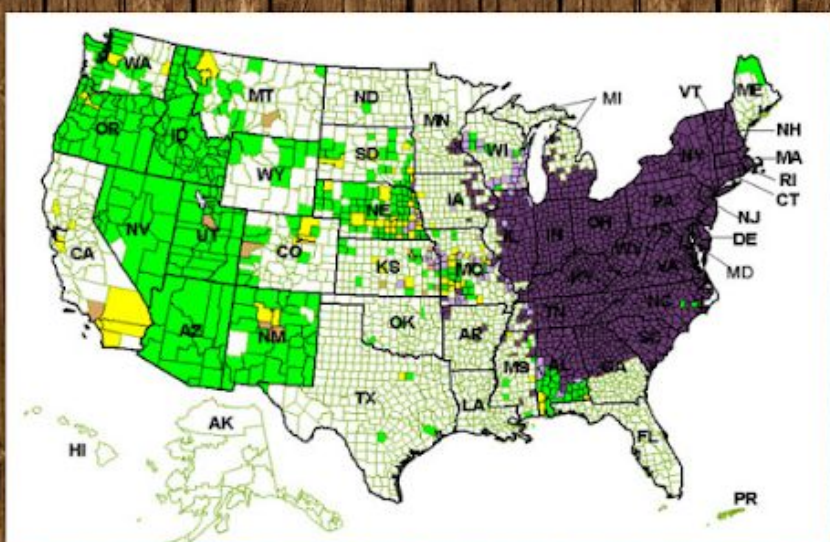

# The Beetle

and its' 290,000 variants!

By: Elijah Ward and Othniel Shupert

## What is a Beetle?

Beetles are insects with over 290,000 variants with 27,000 in North America that are defined by their elytra on their back that protects their wings. Most beetles also have the abdomen, where most of their vital organs are located.

From Writing Schematic diagram.

Ozarks Living, George S. Freeman

Botany Bay Weevil, Victoria Australia; Photo by Flagstafffotos

## Weevils

Weevils are another strange variety of Beetles in Ohio that have the very strange ability to reproduce with themselves.