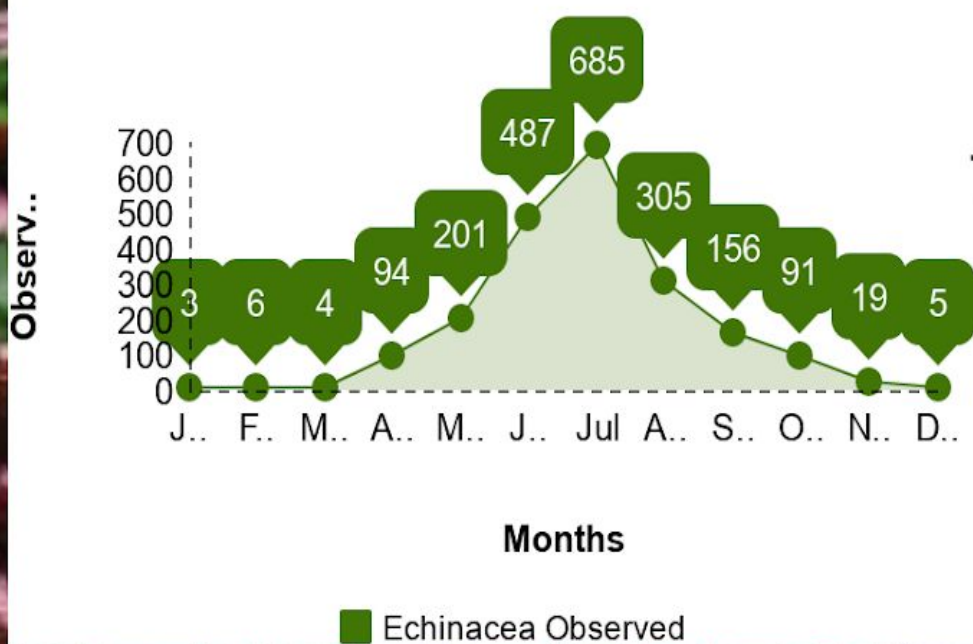

Purple Cone Flower (Echinacea)

http://plants.knuppennursery.com/12120024/Plant/3505/Piwie_Meadowbrite_Coneflower/

Location of Echinacea

The echinacea is located mainly in the eastern side of the contiguous United States.

Usually the Echinacea is found in Prairies across the U.S.

Pink=Locations of Echinacea

Healing Properties

When the Purple Cone Flower is brewed into a tea it has some health benefits to the drinker:

- Wounds
- Colds
- Flus
- Throat Infections
- Tooth aches

https://www.123rf.com/photo_82672613_cup-of-echinacea-tea-on-old-wooden-table-.html

<https://orchardinn.com/blog/2013/09/echinacea/>

Food Chain

- Goldfinches } Eats Seeds
- Butterflies } Pollinate
- Bees } Pollinate

Echinacea Observations

The graph show the amount of echinacea observations over a span of a year

The Echinacea is a perennial. Mainly blooms in the Summer