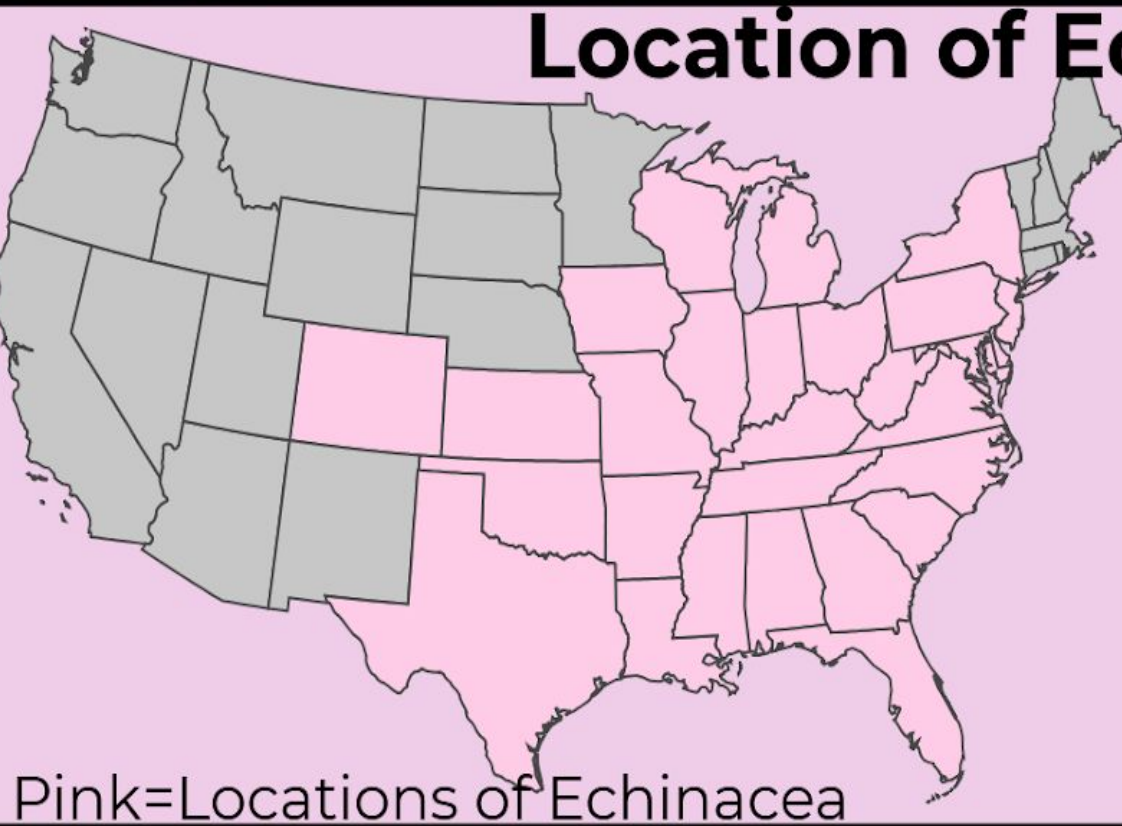

Purple Cone Flower (Echinacea)

http://plants.knuppennursery.com/12120024/Plant/3505/Piwie_Meadowbrite_Coneflower/

Location of Echinacea

The echinacea is located mainly in the eastern side of the contiguous United States.

Usually the Echinacea is found in Prairies across the U.S.

Pink=Locations of Echinacea

Healing Properties

When the Purple Cone Flower is brewed into a tea it has some health benefits to the drinker:

- Wounds
- Colds
- Flus
- Throat Infections
- Tooth aches

Echinacea Observations

The graph show the amount of echinacea observations over a span of a year

The Echinacea is a perennial. Mainly blooms in the Summer