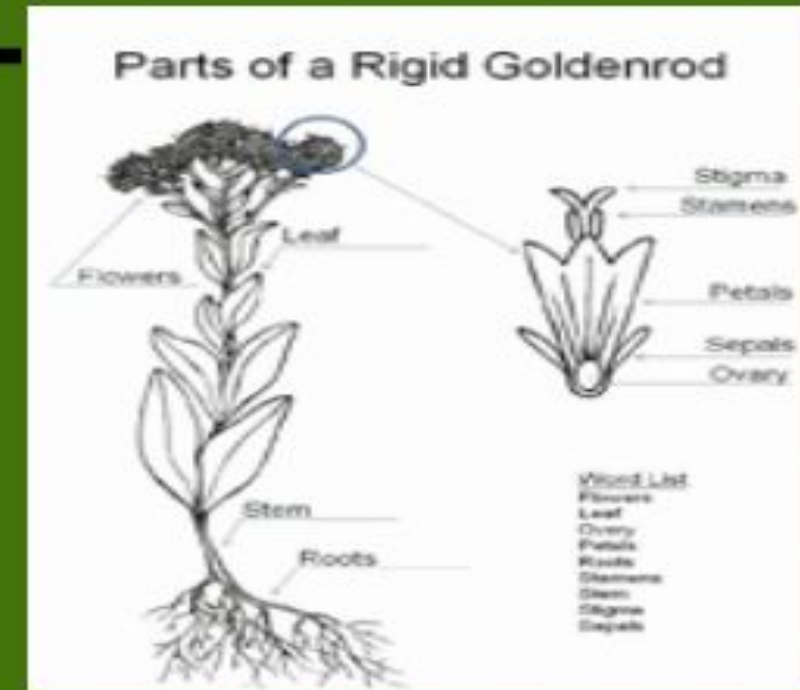

Close up flowers. Photo © 2012 David D. Taylor.

Soldier beetles, mating pair (*Chauliognathus pennsylvanicus*) on tall goldenrod. Photo © 2012 David D. Taylor.

Goldenrod

Owen

Keith

2019

Solidago

About 75%

Of people that are allergic to spring plants also have reactions to ragweed pollen

Daisy Family

- In Ohio there are a approximate of 20 species
- Total species
- Homestead
- Benefits
- Nuisance

https://keys.lucidcentral.org/keys/v3/South_African_Plant_Families/key/South%20African%20Plant%20Families/Media/Html/Asteraceae.htm